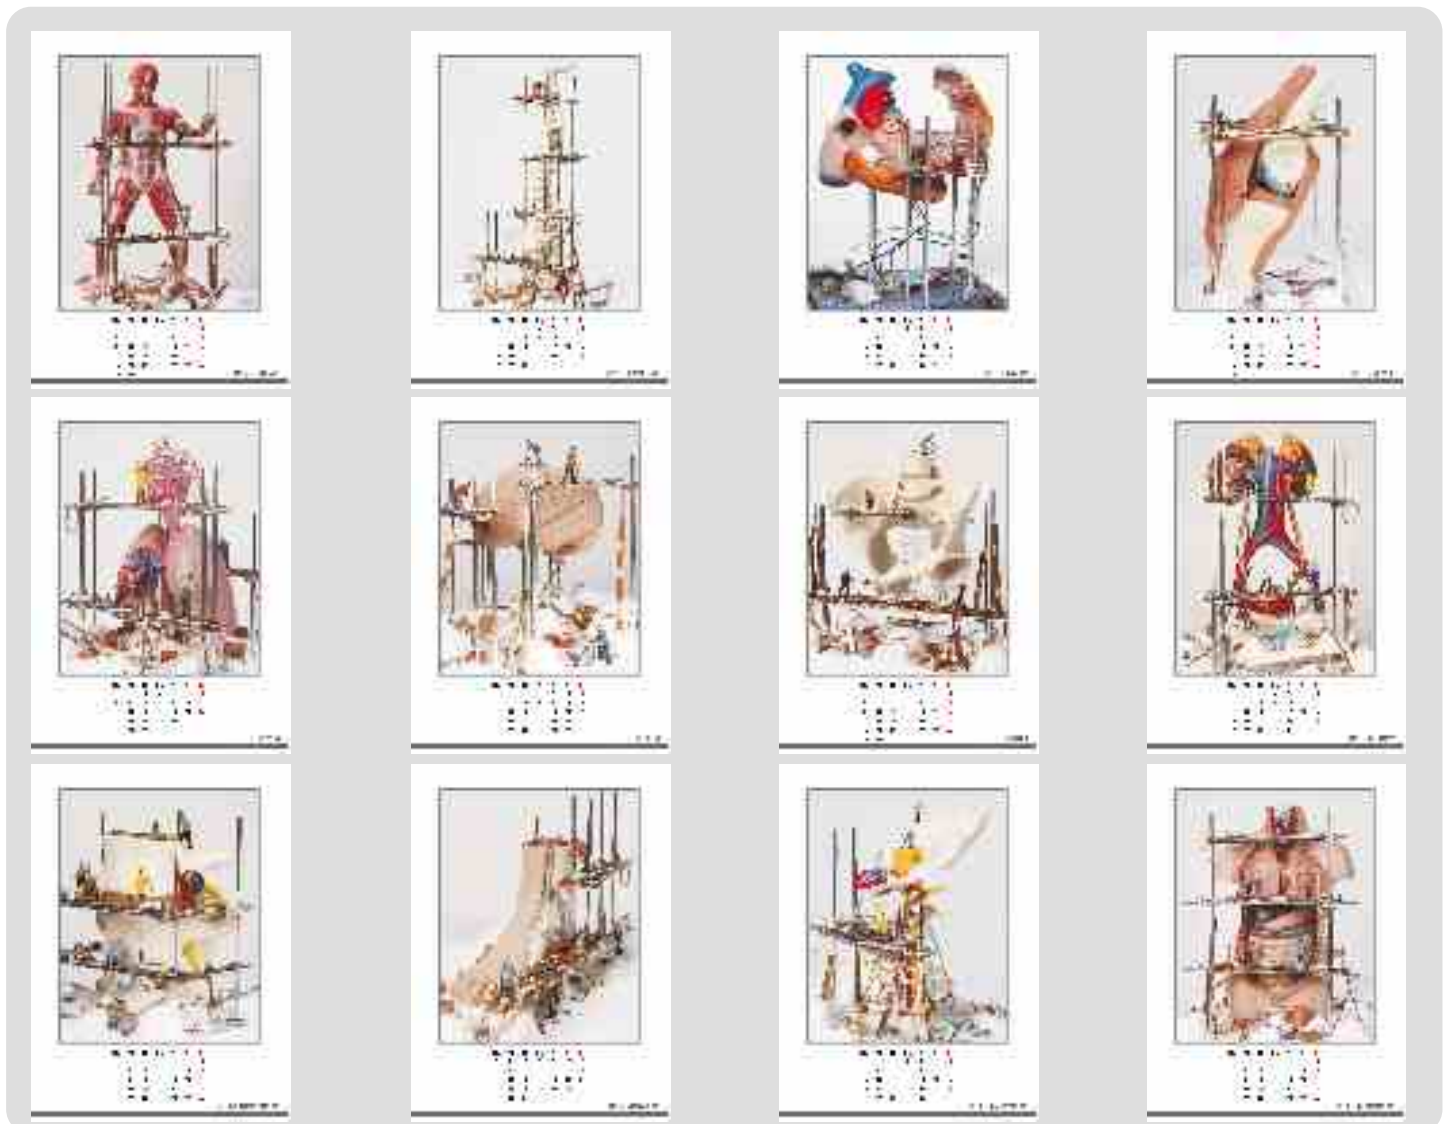

4.1.267 Kalender A3 'pharmART' 2012 39,95 €*
Calendar 'pharmART' 2012 A3